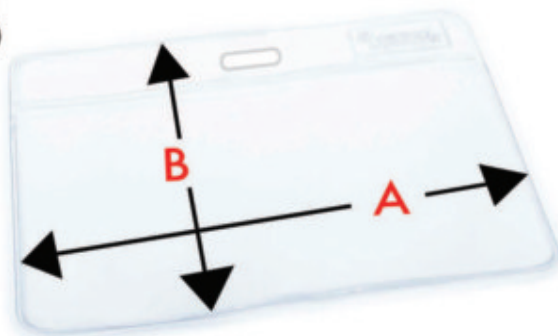

44

PLASTIC SLEEVES

45

IN STOCK SIZES:

PC 1 (A100 X B70 mm)

PC 2 (A75 X B125 mm)

PC 3 (A100X B150 mm)

new