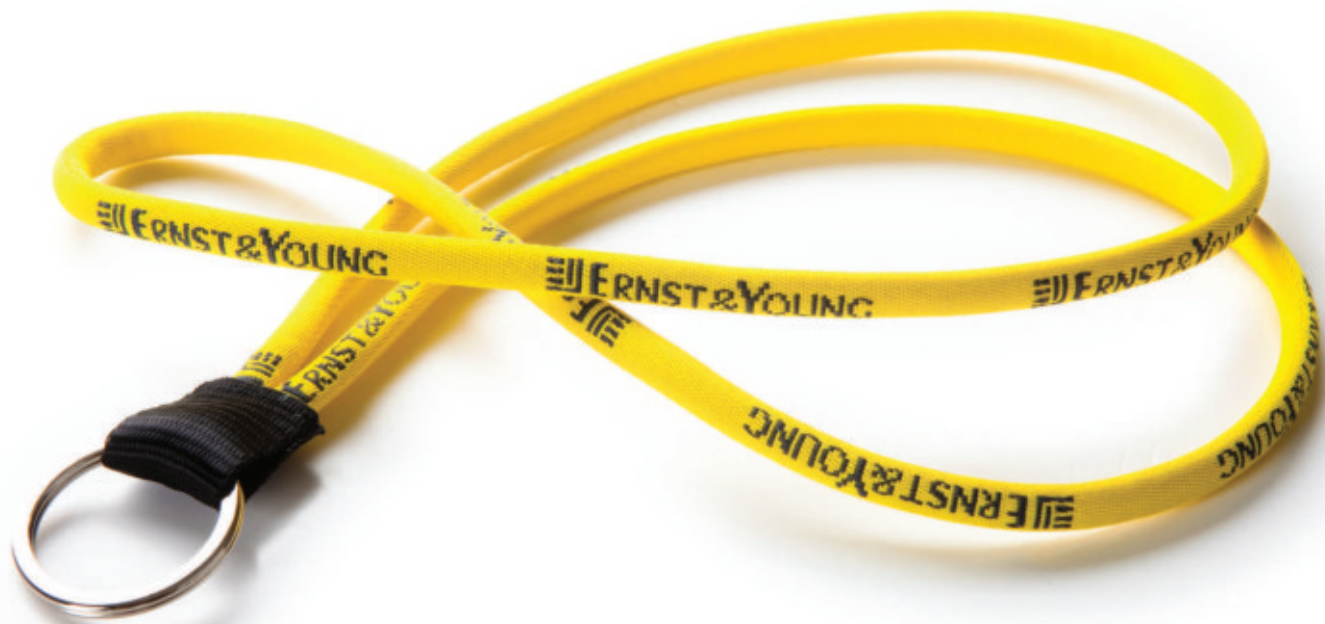

VOLVO OCEAN RACE . MERCHANDISE

NAUTIC LABEL LONG

CUSTOMIZED NAUTIC CORD
2 COLORS WITH CUSTOMIZED JAQUARD
WOVEN LABEL in 4 COLORS + RING
(Model with 50 cm long)

TUBE BASIC 8mm

CUSTOMIZED TUBE JAQUARD
in 2 COLORS + RING
(Model with 50 cm long)