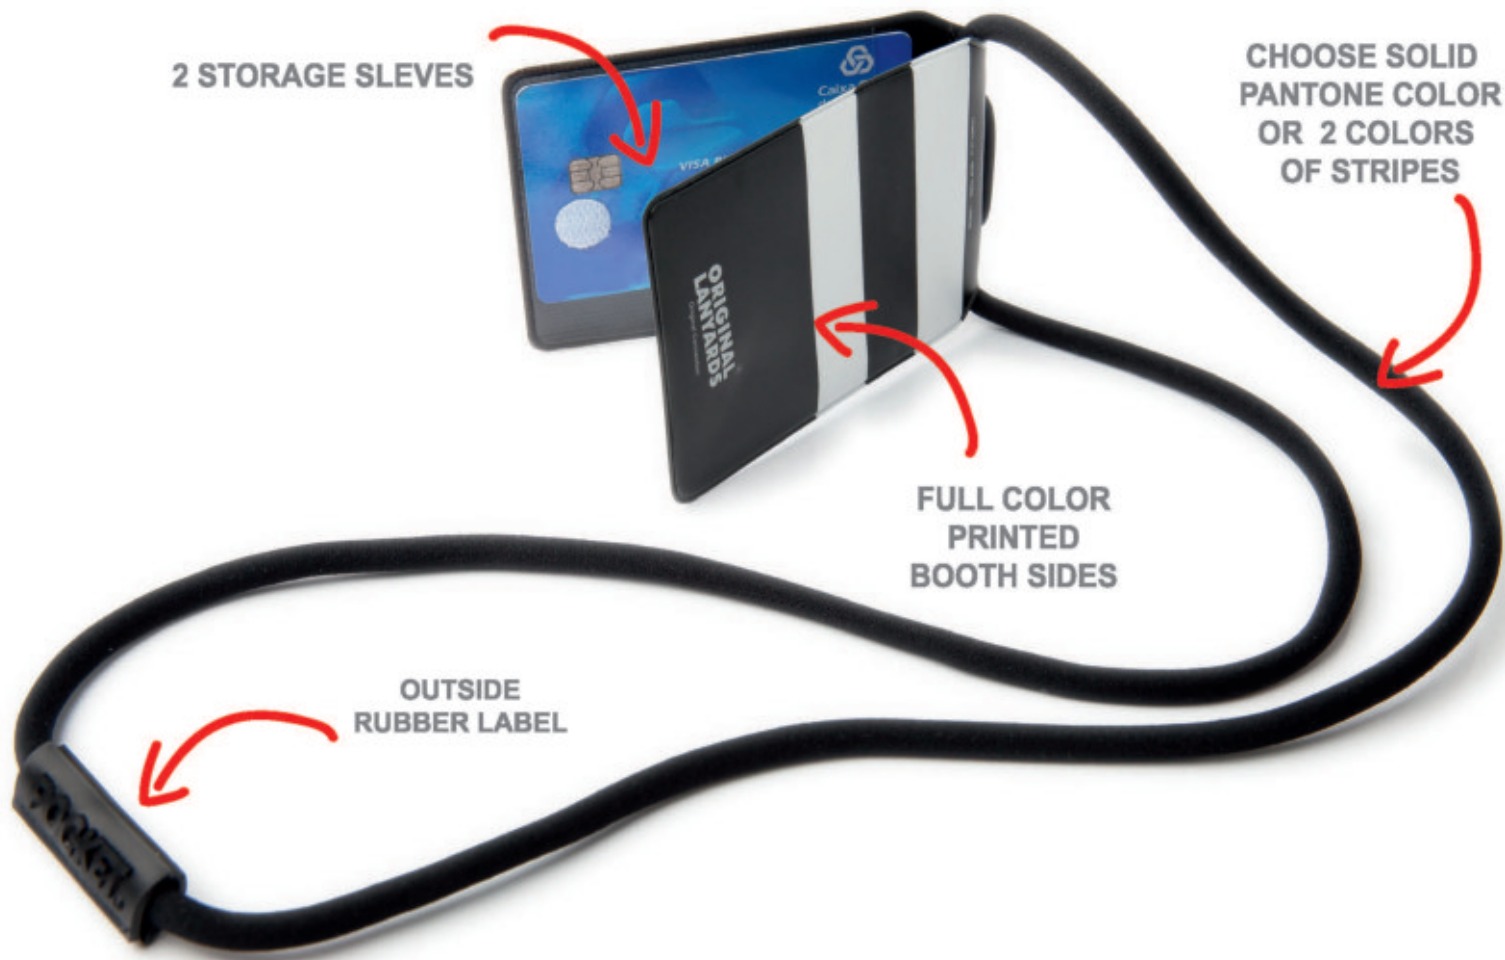

2. CHOOSE LEATHER COLOR

3. CHOOSE ELASTIC

new

1. CHOOSE RING AND PRINT COLOR
2. CHOOSE LEATHER COLOR
3. CHOOSE TUBE

3 **LEATHER**
CLASSIC LANYARD

new

SUSPENDERS

LEATHER / ELASTIC BRACES

4

new

Genuine Leather  Made in Portugal

1. CHOOSE LEATHER COLOR

2. CHOOSE ENGRAVE AND PRINT COLOR

3. CHOOSE ELASTIC (S)

new

5 TUBE STRASS

new

OUTSIDE
RUBBER LABEL

FULL COLOR
PRINTED
BOTH SIDES
MATT OR GLOSS FINISH

CHOOSE SOLID
PANTONE COLOR
OR 2 COLORS
OF STRIPES
FOR THE
POLYAMIDE TUBE

2 STORAGE SLEVES

**CHOOSE SOLID
PANTONE COLOR
OR 2 COLORS
OF STRIPES**

**FULL COLOR
PRINTED
BOOTH SIDES**

**OUTSIDE
RUBBER LABEL**

new

FLASH LANYARDS

LED FLASHLIGHT KEYCHAIN / TASCHENLAMPE

7

new

8