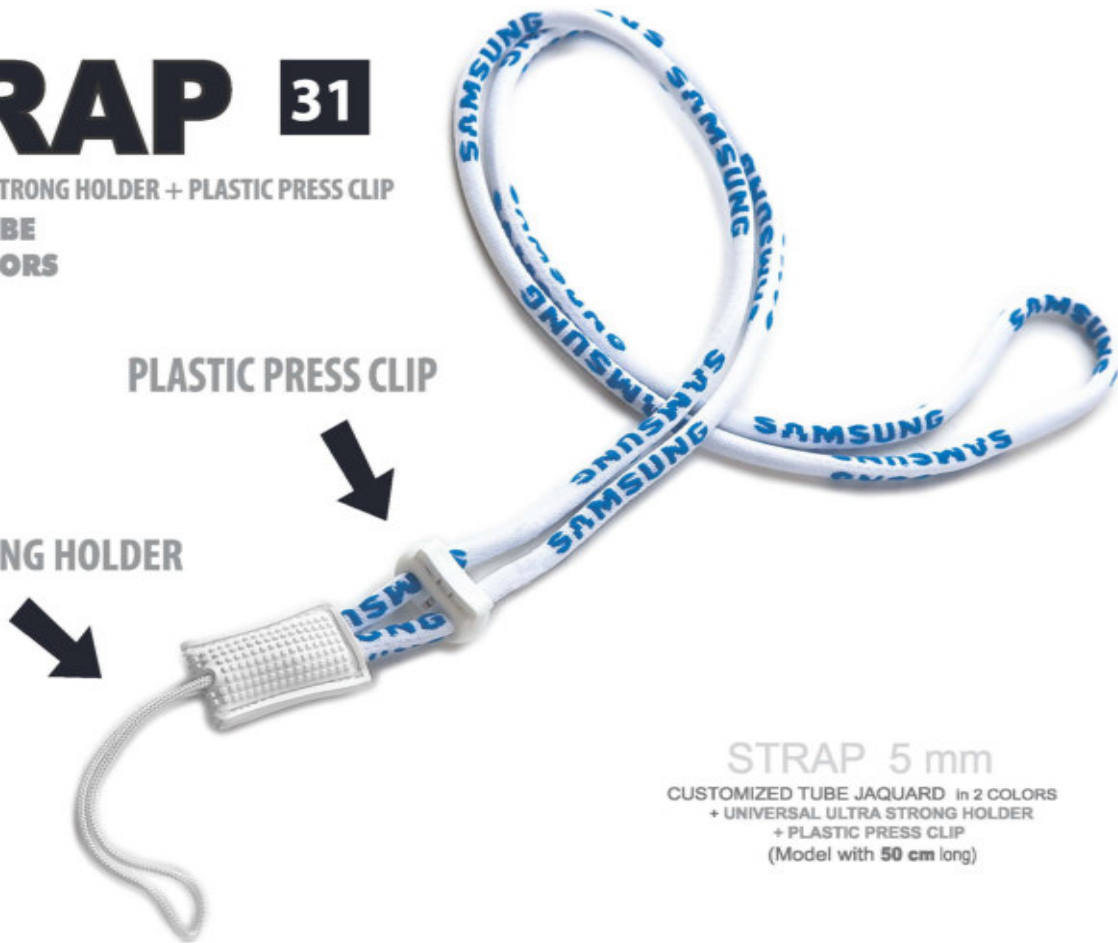

STRAP 31

UNIVERSAL ULTRA STRONG HOLDER + PLASTIC PRESS CLIP

JACQUARD TUBE
IN 2 OR 3 COLORS

PLASTIC PRESS CLIP

ULTRA STRONG HOLDER

STRAP 5 mm

CUSTOMIZED TUBE JAQUARD In 2 COLORS
+ UNIVERSAL ULTRA STRONG HOLDER
+ PLASTIC PRESS CLIP
(Model with 50 cm long)