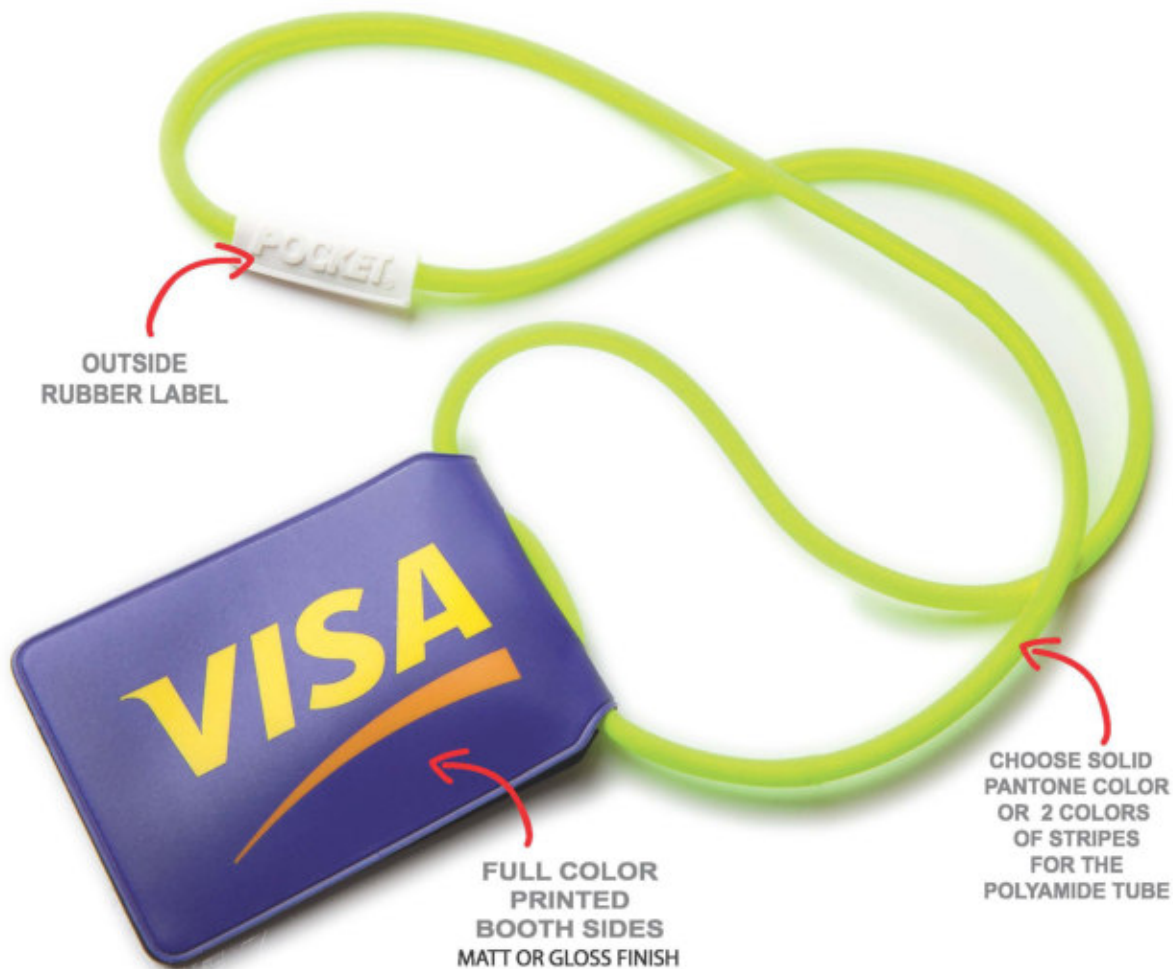

2. CHOOSE LEATHER COLOR

3. CHOOSE ELASTIC

new

1. CHOOSE RING AND PRINT COLOR
2. CHOOSE LEATHER COLOR
3. CHOOSE TUBE

3 **LEATHER**
CLASSIC LANYARD

new

SUSPENDERS

LEATHER / ELASTIC BRACES

4

new

Genuine Leather  Made in Portugal

1. CHOOSE LEATHER COLOR

2. CHOOSE ENGRAVE AND PRINT COLOR

3. CHOOSE ELASTIC (S)

new

5 TUBE STRASS

strass application in synthetic leather

**CHOOSE SOLID
PANTONE COLOR
OR 2 COLORS
OF STRIPES**

**CHOOSE
RING OR
OTHER
TERMINAL**

**CHOOSE STRASS
COLOR AND LOGO**

2 STORAGE SLEVES

**INSIDE
RUBBER LABEL**

**VELCRO
CLOSE**

new

OUTSIDE
RUBBER LABEL

FULL COLOR
PRINTED
BOTH SIDES
MATT OR GLOSS FINISH

CHOOSE SOLID
PANTONE COLOR
OR 2 COLORS
OF STRIPES
FOR THE
POLYAMIDE TUBE

2 STORAGE SLEVES

**CHOOSE SOLID
PANTONE COLOR
OR 2 COLORS
OF STRIPES**